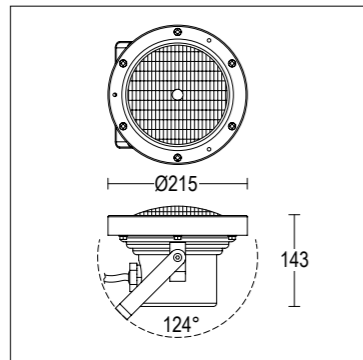

CABLAGGIO (cod. 1278)
WIRING (cod. 1278)

apparecchio fornito con cavo lungo 4m H07RN-F 2x6mm² pre cablato con pressacavo inox
fixture supplied with pre wired cable 4m long H07RN-F 2x6mm² with inox cable gland

| H (m) | Ø (m) | lux med. | lux max. |
|-------|-------|----------|----------|
| 5 | 3.33 | 29 | 65 |
| 4 | 2.66 | 45 | 101 |
| 3 | 2.00 | 80 | 180 |
| 2 | 1.33 | 181 | 405 |
| 1 | 0.67 | 723 | 1620 |