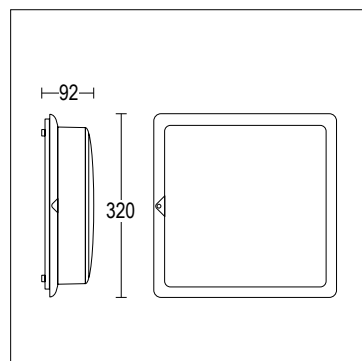

IP66 codice colori
colour codes

IK07

.05 grigio antracite
anthracite grey
.13 grigio chiaro
light grey

Disponibile su richiesta versione in emergenza
Emergency version available upon request

1700.BRX.O.-- 13 W Led 3000 K 1670 lm
1700.BSX.O.-- 13 W Led 4000 K 1730 lm
220-240 V 50/60 HZ
vetro trasparente *clear diffuser*
alimentatore incluso *led driver integral*