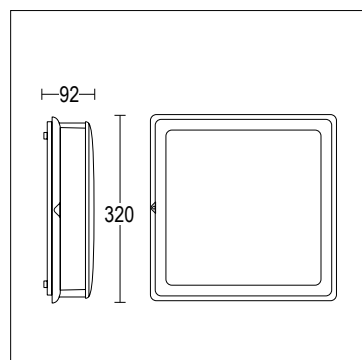

1700.96F.O.-- 2x26 W TC-DE G24q-3 2x1800 lm
220-240 V 50/60 HZ
policarbonato opale *opal polycarbonate*
alimentatore elettronico incluso
electronic ballast integral

IP66 codice colori
colour codes

IK07

.05 grigio antracite
anthracite grey
.13 grigio chiaro
light grey

1704.BRX.O.-- 13 W Led 3000 K 1670 lm
1704.BSX.O.-- 13 W Led 4000 K 1730 lm
220-240 V 50/60 HZ
vetro trasparente *clear diffuser*
alimentatore incluso *led driver integral*