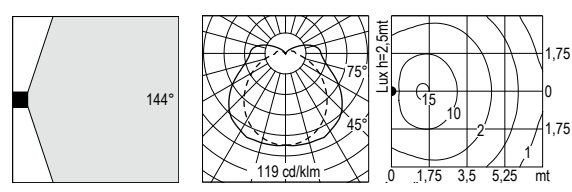

1704.96F.O.-- 2x26 W TC-DE G24q-3 2x1800 lm
220-240 V 50/60 HZ
policarbonato opale *opal polycarbonate*
alimentatore elettronico incluso
electronic ballast integral