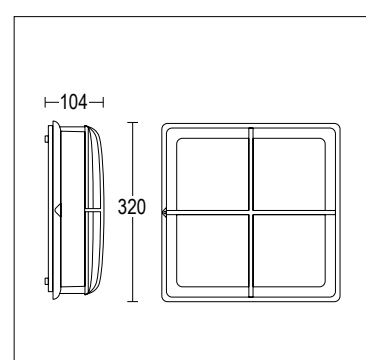

1704.96F.O.-- 2x26 W TC-DE G24q-3 2x1800 lm
220-240 V 50/60 HZ
policarbonato opale *opal polycarbonate*
alimentatore elettronico incluso
electronic ballast integral