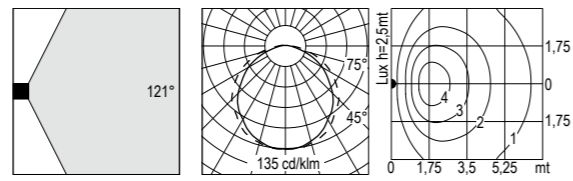

6670.36F.O.-- 46 W INC E27
ex 64343A OSRAM
220-240 V 50/60 HZ
policarbonato opale *opa polycarbonate*

IP54 codice colori
colour codes

.05 grigio antracite
anthracite grey

.13 grigio chiaro
light grey

IK07

6673.HSX.O.-- 11 W Led 3000 K 1300 lm
6673.HTX.O.-- 11 W Led 4000 K 1350 lm
220-240 V 50/60 HZ
vetro trasparente *clear diffuser*
alimentatore incluso *led driver integral*