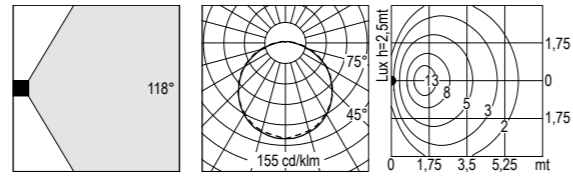

6670.76F.O.-- 26 W TC-D G24d-3 1800 lm
230 V 50 HZ
policarbonato opale *opa polycarbonate*
alimentatore ferromagnetico incluso
conventional ballast integral