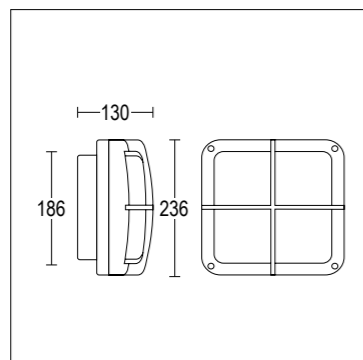

6670.36F.O.-- 46 W INC E27
ex 64343A OSRAM
220-240 V 50/60 HZ
policarbonato opale *opa polycarbonate*

IP54 codice colori
colour codes

.05 grigio antracite
anthracite grey

.13 grigio chiaro
light grey

IK07

6673.HSX.O.-- 11 W Led 3000 K 1300 lm
6673.HTX.O.-- 11 W Led 4000 K 1350 lm
220-240 V 50/60 HZ
vetro trasparente *clear diffuser*
alimentatore incluso *led driver integral*