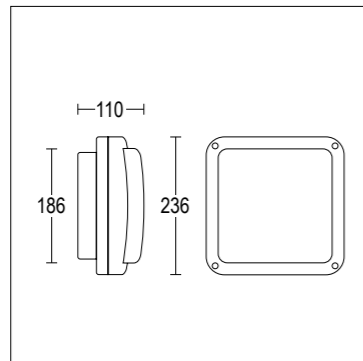

IP54 codice colori
colour codes

.05 grigio antracite
anthracite grey

.13 grigio chiaro
light grey

IK07

6670.HSX.O.-- 11 W Led 3000 K 1300 lm
6670.HTX.O.-- 11 W Led 4000 K 1350 lm
 220-240 V 50/60 HZ
 vetro trasparente *clear diffuser*
 alimentatore incluso *led driver integral*