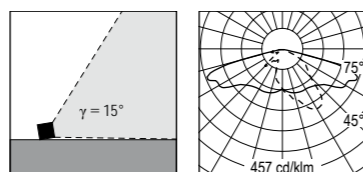

Maximaestro spot

IP65 codice colori
colour codes

.05 grigio antracite
anthracite grey

.13 grigio chiaro
light grey

IK08

⏚

*

5483.145.T-- 62 W 16 Led 3000 K 8542 lm
5483.146.T-- 62 W 16 Led 4000 K 9425 lm
 220-240 V 50/60 HZ
 vetro trasparente *clear diffuser*
 alimentatore incluso *led driver integral*