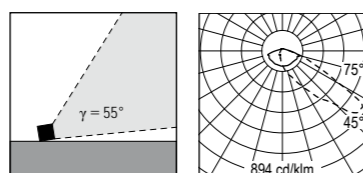

5483.158.T-- 62 W 16 Led 3000 K 8542 lm
5483.159.T-- 62 W 16 Led 4000 K 9425 lm
220-240 V 50/60 HZ
vetro trasparente *clear diffuser*
alimentatore incluso *led driver integral*