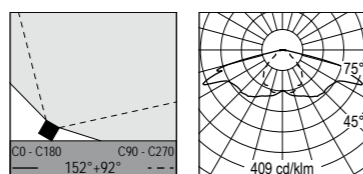

5483.160.T-- 62 W 16 Led 3000 K 8542 lm
5483.161.T-- 62 W 16 Led 4000 K 9425 lm
220-240 V 50/60 HZ
vetro trasparente *clear diffuser*
alimentatore incluso *led driver integral*