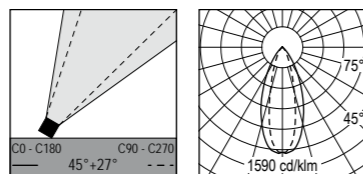

5483.168.T-- 88 W 16 Led 3000 K 11377 lm
5483.169.T-- 88 W 16 Led 4000 K 12687 lm
220-240 V 50/60 HZ
vetro trasparente *clear diffuser*
alimentatore incluso *led driver integral*