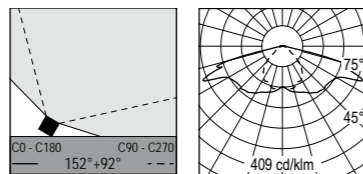

5483.166.T-- 88 W 16 Led 3000 K 11377 lm
5483.167.T-- 88 W 16 Led 4000 K 12687 lm
220-240 V 50/60 HZ
vetro trasparente *clear diffuser*
alimentatore incluso *led driver integral*