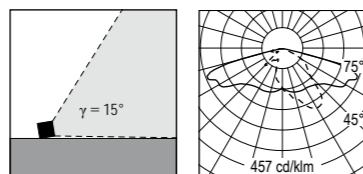

5483.144.T-- 88 W 16 Led 3000 K 11377 lm
5483.139.T-- 88 W 16 Led 4000 K 12687 lm
220-240 V 50/60 HZ
vetro trasparente *clear diffuser*
alimentatore incluso *led driver integral*