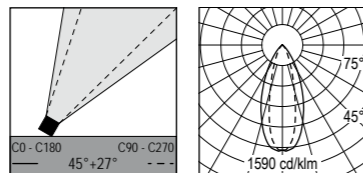

5483.162.T-- 62 W 16 Led 3000 K 8542 lm
5483.163.T-- 62 W 16 Led 4000 K 9425 lm
220-240 V 50/60 HZ
vetro trasparente *clear diffuser*
alimentatore incluso *led driver integral*