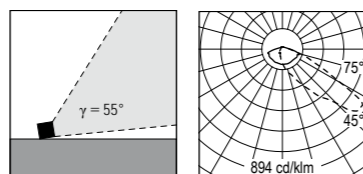

5483.164.T-- 88 W 16 Led 3000 K 11377 lm
5483.165.T-- 88 W 16 Led 4000 K 12687 lm
220-240 V 50/60 HZ
vetro trasparente *clear diffuser*
alimentatore incluso *led driver integral*