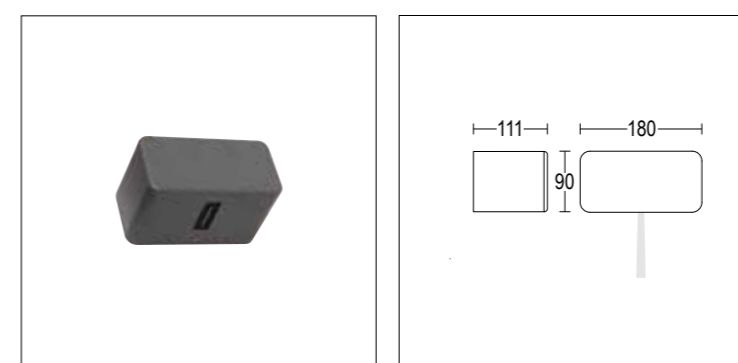

IP65 codice colori
colour codes

.05 grigio antracite
anthracite grey

.13 grigio chiaro
light grey

IK06

1330.43X.T-- 60 W HAL G9 820 lm
220-240 V 50/60 HZ
vetro trasparente *clear diffuser*