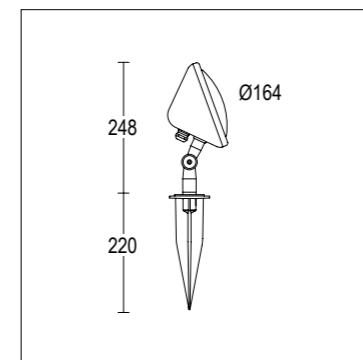

Mughetto system

IP65
IK08

codice colori
colour codes

.05 grigio antracite
anthracite grey

.13 grigio chiaro
light grey

4142.42.F.T.-- 80 W QT-DE R7s (L. 74,9) 1520 lm
220-240 V 50/60 HZ
vetro trasparente *clear diffuser*

H (m)	Ø (m)	lux med.	lux max.
5	9.52	3	15
4	7.62	4	23
3	5.71	8	41
2	3.81	18	92
1	1.90	70	368

Accessori Mughetto system

Mughetto system accessories

721 grigio antracite *anthracite grey*
722 grigio chiaro *light grey*

Visiera in alluminio *aluminium hood*
da installare sotto l'anello
to be installed under the standing ring

716 grigio antracite *anthracite grey*
717 grigio chiaro *light grey*

Visiera cilindrica *cylindrical hood*
da installare sotto l'anello
to be installed under the standing ring

711

Picchetto nero in nylon
Black nylon stake

230

Cintura di sostegno
Support belt