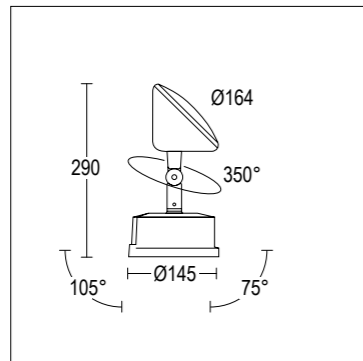

Mughetto system

IP65
IK08

codice colori
colour codes

.05 grigio antracite
anthracite grey

.13 grigio chiaro
light grey

4148.CG.F.T.-- 26 W 1 Led 3000 K 2760 lm
4148.CH.F.T.-- 26 W 1 Led 4000 K 2880 lm
220-240 V 50/60 HZ
vetro trasparente *clear diffuser*
alimentatore incluso dimmerabile 1-10 V
led driver integral dimmable 1-10 V

4148.42.F.T.-- 80 W QT-DE R7s (L. 74,9) 1520 lm
220-240 V 50/60 HZ
vetro trasparente *clear diffuser*

H (m)	Ø (m)	lux med.	lux max.
5	9.52	3	15
4	7.62	4	23
3	5.71	8	41
2	3.81	18	92
1	1.90	70	368

IP65
IK08