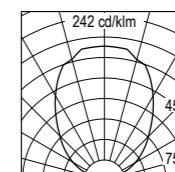

H (m)	Ø (m)	lux med.	lux max.
5	9.52	3	15
4	7.62	4	23
3	5.71	8	41
2	3.81	18	92
1	1.90	70	368