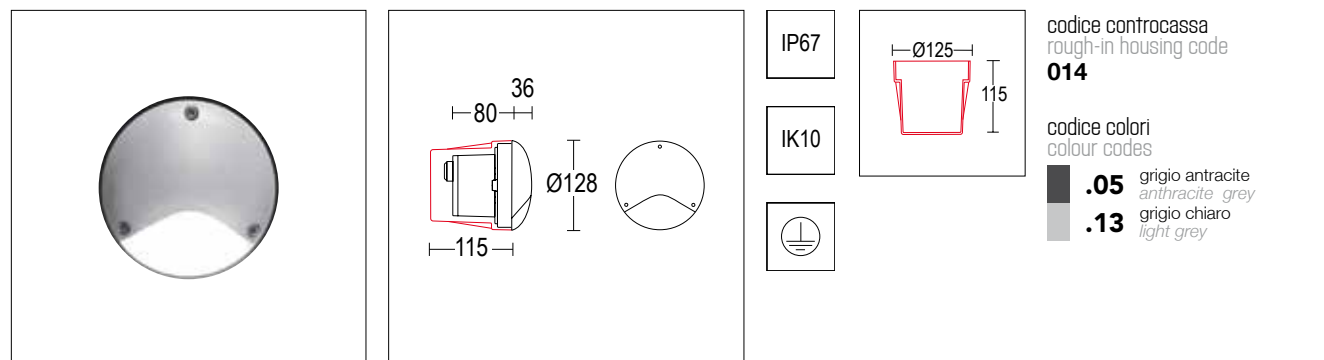

Occhio wall

6663.FEX.A.-- 13 W Led 3000 K 1207 lm
6663.FFX.A.-- 13 W Led 4000 K 1220 lm
220-240 V 50/60 HZ
vetro acidato acid etched diffuser