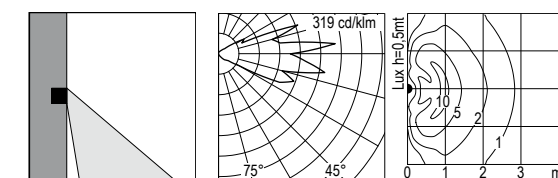

6660.43F.T.-- 20 W HAL G9
220-240 V 50/60 HZ
acidato acid etched diffuser