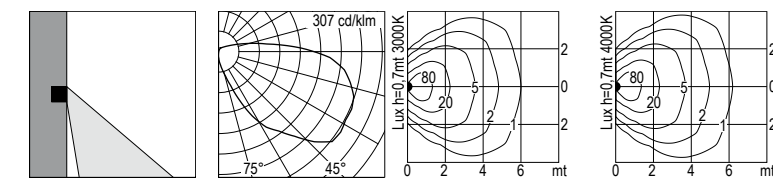

6662.147.A.-- 17,5 W Led 3000 K 1586 lm
6662.148.A.-- 17,5 W Led 4000 K 1634 lm
220-240 V 50/60 HZ
vetro acidato acid etched diffuser