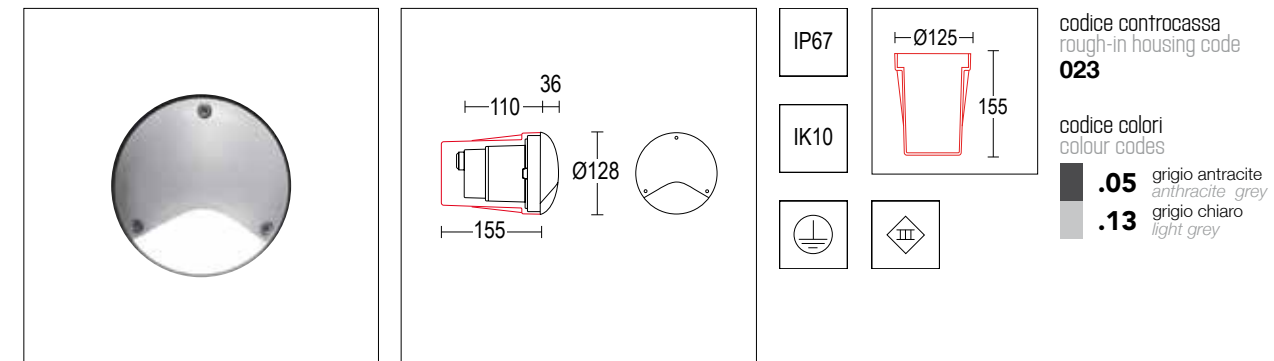

Occhio wall

6660.56F.A.-- 35 W QR GY6,35 900 lm
12 V DC
acidato acid etched diffuser
trasformatore remoto SELV non incluso
remote SELV transformer not included

6660.43F.T.-- 20 W HAL G9
220-240 V 50/60 HZ
acidato acid etched diffuser