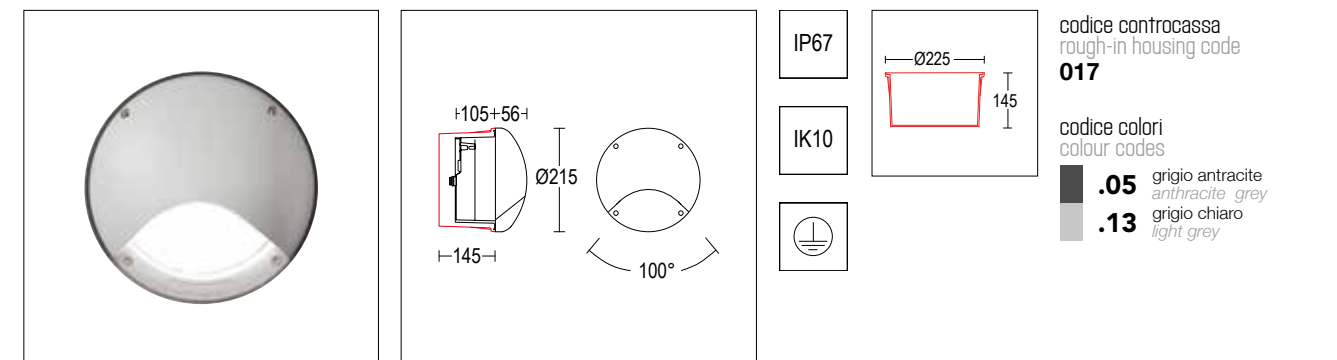

Maxiocchio wall

6662.147.A.-- 17,5 W Led 3000 K 1586 lm
6662.148.A.-- 17,5 W Led 4000 K 1634 lm
220-240 V 50/60 HZ
vetro acidato acid etched diffuser