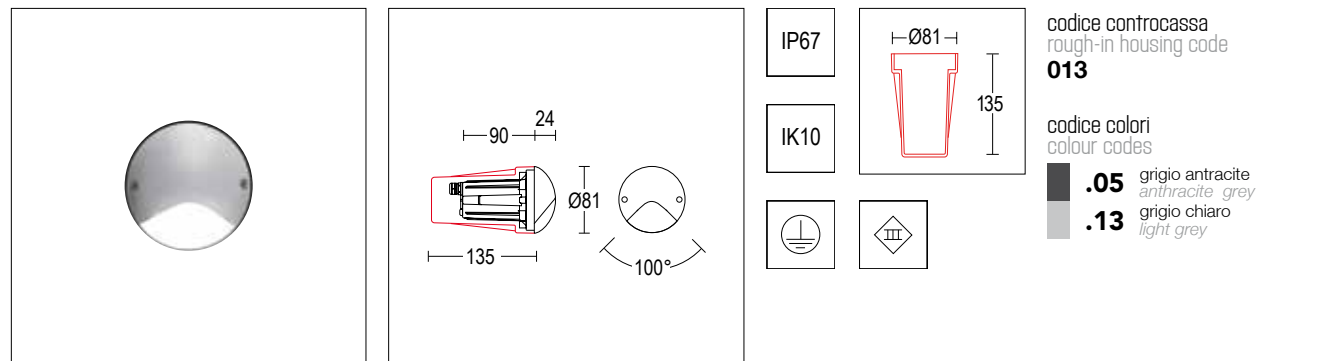

Microocchio wall

6661.EZX.A.-- 4,3 W Led 3000 K 400 lm
6661.EKX.A.-- 4,3 W Led 4000 K 400 lm
220-240 V 50/60 HZ
vetro acidato acid etched diffuser