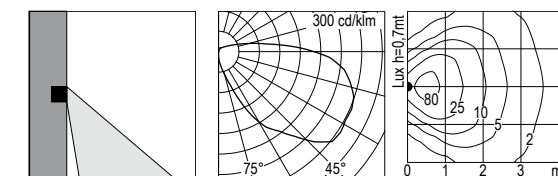

Microocchio wall

6661.EZX.A.-- 4,3 W Led 3000 K 400 lm
6661.EKX.A.-- 4,3 W Led 4000 K 400 lm
220-240 V 50/60 HZ
vetro acidato acid etched diffuser

6661.55F.A.-- 14 W QT G4 240 lm
12 V DC
acidato acid etched diffuser
trasformatore remoto SELV non incluso
remote SELV transformer not included

Occhio wall

6663.FEX.A.-- 13 W Led 3000 K 1207 lm
6663.FFX.A.-- 13 W Led 4000 K 1220 lm
220-240 V 50/60 HZ
vetro acidato acid etched diffuser

Occhio wall

6660.56F.A.-- 35 W QR GY6,35 900 lm
12 V DC
acidato acid etched diffuser
trasformatore remoto SELV non incluso
remote SELV transformer not included

6660.43F.T.-- 20 W HAL G9
220-240 V 50/60 HZ
acidato acid etched diffuser

Maxiocchio wall

6662.147.A.-- 17,5 W Led 3000 K 1586 lm
6662.148.A.-- 17,5 W Led 4000 K 1634 lm
220-240 V 50/60 HZ
vetro acidato acid etched diffuser

6662.92F.A.-- 26W TC-T Gx24q-3 1800 lm
220-240 V 50/60 HZ
vetro acidato acid etched diffuser
alimentatore elettronico incluso
electronic ballast integral