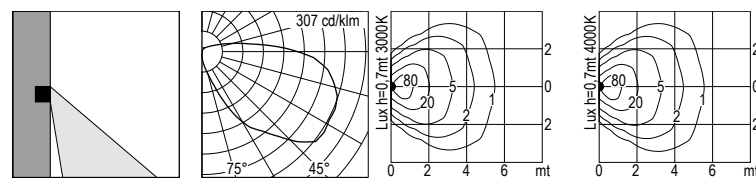

Microocchio wall

6661.EZX.A.-- 4,3 W Led 3000 K 400 lm
6661.EKX.A.-- 4,3 W Led 4000 K 400 lm
220-240 V 50/60 HZ
vetro acidato acid etched diffuser

6661.55F.A.-- 14 W QT G4 240 lm
12 V DC
acidato acid etched diffuser
trasformatore remoto SELV non incluso
remote SELV transformer not included

Occhio wall

6663.FEX.A.-- 13 W Led 3000 K 1207 lm
6663.FFX.A.-- 13 W Led 4000 K 1220 lm
220-240 V 50/60 HZ
vetro acidato acid etched diffuser

Occhio wall

6660.56F.A.-- 35 W QR GY6,35 900 lm
12 V DC
acidato acid etched diffuser
trasformatore remoto SELV non incluso
remote SELV transformer not included

6660.43F.T.-- 20 W HAL G9
220-240 V 50/60 HZ
acidato acid etched diffuser

Maxiocchio wall

6662.147.A.-- 17,5 W Led 3000 K 1586 lm
6662.148.A.-- 17,5 W Led 4000 K 1634 lm
220-240 V 50/60 HZ
vetro acidato acid etched diffuser

6662.92F.A.-- 26W TC-T Gx24q-3 1800 lm
220-240 V 50/60 HZ
vetro acidato acid etched diffuser
alimentatore elettronico incluso
electronic ballast integral