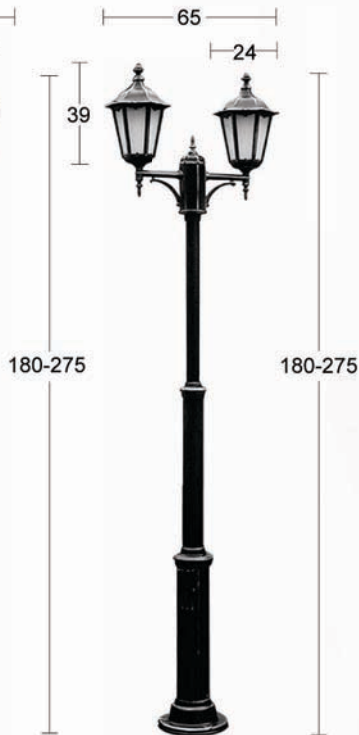

R1/S

IP43   230V~60W

R1/S/8

R1/S/7

R1/S/9

R1/S/6

R1/S/10

R1/S/11

R1/S/1

R1/S/2

R1/S/3

R1/S/4

R1/S/5