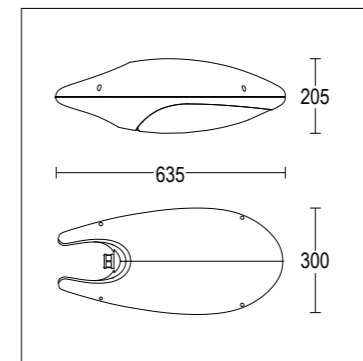

IP65
codice colori
colour codes
.05 grigio antracite
anthracite grey
.13 grigio chiaro
light grey
*
classe II su richiesta
class II upon request

1399.B2F.T-- 35 W HIT G12 3300 lm
220-240 V 50/60 HZ
vetro trasparente *clear diffuser*
alimentatore elettronico incluso
electronic ballast integral