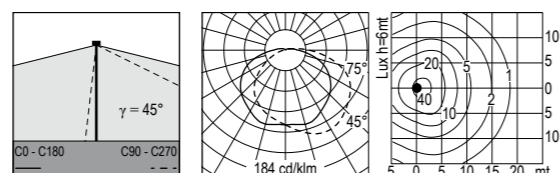

IP65
codice colori
colour codes
.05 grigio antracite
anthracite grey
.13 grigio chiaro
light grey
*
classe II su richiesta
class II upon request

1399.B2F.T-- 35 W HIT G12 3300 lm
220-240 V 50/60 HZ
vetro trasparente *clear diffuser*
alimentatore elettronico incluso
electronic ballast integral