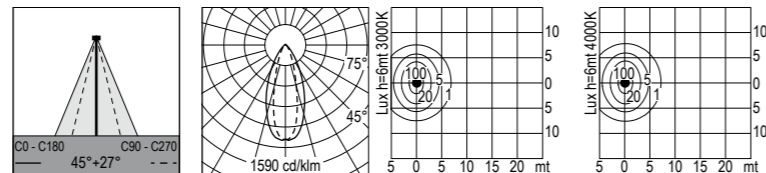

IP65
codice colori
colour codes
.05 grigio antracite
anthracite grey
.13 grigio chiaro
light grey

1399.59F.A-- 70 W HIT-DE /
HST-DE Rx7s 6600 lm
230 V 50 HZ
vetro acidato *acid etched diffuser*
alimentatore ferromagnetico incluso
conventional ballast integral