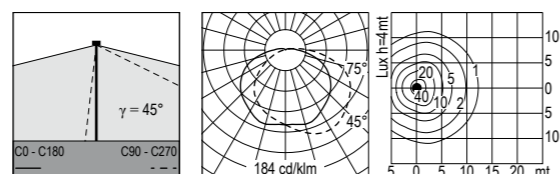

1399.61F.A-- 150 W HIT-DE /
HST-DE Rx7s 14000 lm
230 V 50 HZ
vetro acidato *acid etched diffuser*
alimentatore ferromagnetico incluso
conventional ballast integral