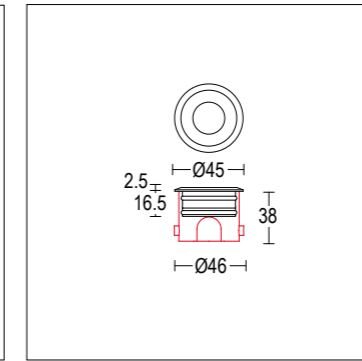

Segno flat

codice controcassa
rough-in housing code
202

codice colori
colour codes
.15 acciaio inox
stainless steel

1118.I6F.B.15 1 W 1 Led 3000 K 117 lm
1118.R4F.B.15 1 W 1 Led 4000 K 126 lm
max 350 mA DC
vetro bianco *white diffuser*
alimentatore remoto SELV non incluso
remote SELV led driver not included

H (m)	Ø (m)	lux med. 3000 K	lux max. 3000 K	lux med. 4000 K	lux max. 4000 K
5	14.39	0	1	01	13
4	11.51	0	2	0	2
3	8.63	0	3	0	3
2	5.76	1	7	1	7
1	2.88	3	27	3	30