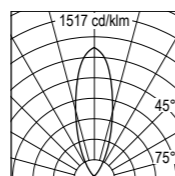

H (m)	Ø (m)	lux med. 3000 K	lux max. 3000 K	lux med. 4000 K	lux max. 4000 K
5	2.89	8	18	8	18
4	2.31	12	27	12	27
3	1.73	22	49	22	49
2	1.15	49	110	49	110
1	0.58	195	440	195	440

1009.AHM.T.15 6,5 W 1 Led 3000 K 550 lm
1009.ALM.T.15 6,5 W 1 Led 4000 K 600 lm
max 350 mA DC
vetro trasparente *clear diffuser*
alimentatore remoto SELV non incluso
remote SELV led driver not included