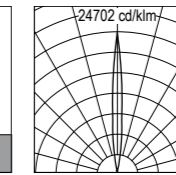

H (m)	Ø (m)	lux med. 3000 K	lux max. 3000 K	lux med. 4000 K	lux max. 4000 K
5	0.68	105	207	105	207
4	0.55	164	324	164	324
3	0.41	291	576	291	576
2	0.27	656	1297	656	1297
1	0.14	2622	5187	2622	5187

1008.BDM.T.15 2 W 1 Led 3000 K 210 lm
1008.BEM.T.15 2 W 1 Led 4000 K 210 lm
max 700 mA DC
vetro trasparente *clear diffuser*
alimentatore remoto SELV non incluso
remote SELV led driver not included