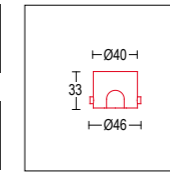

Segno flat

codice controcassa
rough-in housing code
202

codice colori
colour codes
.15 acciaio inox
stainless steel

1118.I6F.B.15 1 W 1 Led 3000 K 117 lm
1118.R4F.B.15 1 W 1 Led 4000 K 126 lm
max 350 mA DC
vetro bianco *white diffuser*
alimentatore remoto SELV non incluso
remote SELV led driver not included