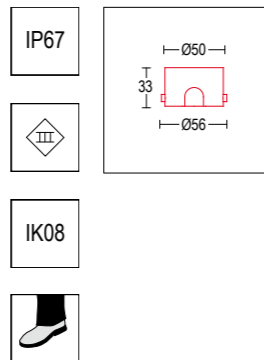

codice controcassa
rough-in housing code
200

codice colori
colour codes
.15 acciaio inox
stainless steel

1119.I6F.B.15 1 W 1 Led 3000 K 117 lm
1119.R4F.B.15 1 W 1 Led 4000 K 126 lm
max 350 mA DC
vetro bianco *white diffuser*
alimentatore remoto SELV non incluso
remote SELV led driver not included