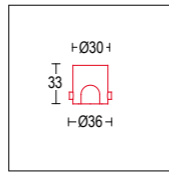

Microsegno flat

codice controcassa
rough-in housing code
201

codice colori
colour codes
.15 acciaio inox
stainless steel

1117.I6F.B.15 1 W 1 Led 3000 K 117 lm
1117.R4F.B.15 1 W 1 Led 4000 K 126 lm
max 350 mA DC
vetro bianco *white diffuser*
alimentatore remoto SELV non incluso
remote SELV led driver not included