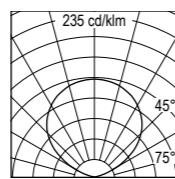

H (m)	Ø (m)	lux med. 3000 K	lux max. 3000 K	lux med. 4000 K	lux max. 4000 K
5	14.39	0	1	01	13
4	11.51	0	2	0	2
3	8.63	0	3	0	3
2	5.76	1	7	1	7
1	2.88	3	27	3	30