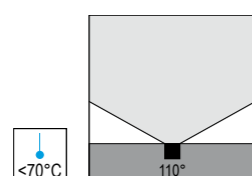

H (m)	Ø (m)	lux med. 3000 K	lux max. 3000 K	lux med. 4000 K	lux max. 4000 K
5	14.39	0	1	01	13
4	11.51	0	2	0	2
3	8.63	0	3	0	3
2	5.76	1	7	1	7
1	2.88	3	27	3	30