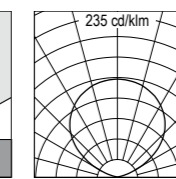

H (m)	Ø (m)	lux med. 3000 K	lux max. 3000 K	lux med. 4000 K	lux max. 4000 K
5	14.39	0	1	01	13
4	11.51	0	2	0	2
3	8.63	0	3	0	3
2	5.76	1	7	1	7
1	2.88	3	27	3	30