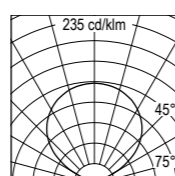

H (m)	Ø (m)	lux med. 3000 K	lux max. 3000 K	lux med. 4000 K	lux max. 4000 K
5	14.39	0	1	01	13
4	11.51	0	2	0	2
3	8.63	0	3	0	3
2	5.76	1	7	1	7
1	2.88	3	27	3	30