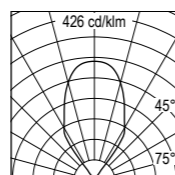

H (m)	Ø (m)	lux med. 3000 K	lux max. 3000 K	lux med. 4000 K	lux max. 4000 K
5	6.08	3	9	3	10
4	4.86	5	15	5	16
3	3.65	8	26	9	28
2	2.43	18	59	20	64
1	1.22	73	234	80	256