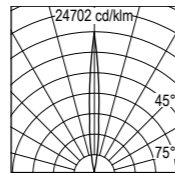

H (m)	Ø (m)	lux med. 3000 K	lux max. 3000 K	lux med. 4000 K	lux max. 4000 K
5	0.68	145	287	145	287
4	0.55	226	448	226	448
3	0.41	402	796	402	796
2	0.27	905	1791	905	1791
1	0.14	3621	7164	3621	7164

1009.BGM.T.15 3 W 1 Led 3000 K 290 lm
1009.BHM.T.15 3 W 1 Led 4000 K 290 lm
max 1050 mA DC
vetro trasparente *clear diffuser*
alimentatore remoto SELV non incluso
remote SELV led driver not included