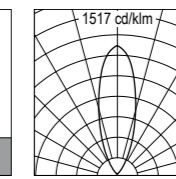

H (m)	Ø (m)	lux med. 3000 K	lux max. 3000 K	lux med. 4000 K	lux max. 4000 K
5	2.89	6	13	6	13
4	2.31	9	20	9	20
3	1.73	16	35	16	35
2	1.15	35	80	35	80
1	0.58	142	318	142	318