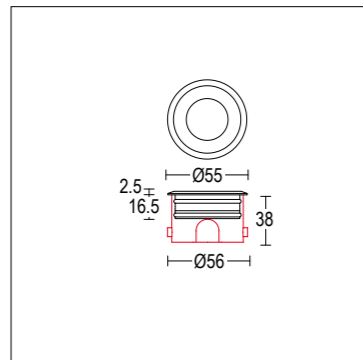

codice controcassa
rough-in housing code
200

codice colori
colour codes
.15 acciaio inox
stainless steel

1119.I6F.B.15 1 W 1 Led 3000 K 117 lm
1119.R4F.B.15 1 W 1 Led 4000 K 126 lm
max 350 mA DC
vetro bianco *white diffuser*
alimentatore remoto SELV non incluso
remote SELV led driver not included

H (m)	Ø (m)	lux med. 3000 K	lux max. 3000 K	lux med. 4000 K	lux max. 4000 K
5	14.39	0	1	01	13
4	11.51	0	2	0	2
3	8.63	0	3	0	3
2	5.76	1	7	1	7
1	2.88	3	27	3	30