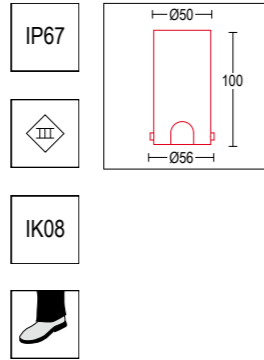

Maxisegno

codice controcassa
rough-in housing code
196

codice colori
colour codes
.15 acciaio inox
stainless steel

1009.BGS.T.15 3 W 1 Led 3000 K 290 lm
1009.BHS.T.15 3 W 1 Led 4000 K 290 lm
max 1050 mA DC
vetro trasparente *clear diffuser*
alimentatore remoto SELV non incluso
remote SELV led driver not included