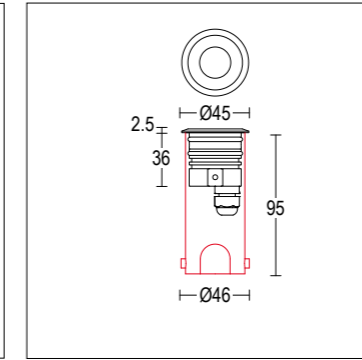

Segno

codice controcassa
rough-in housing code
198

codice colori
colour codes
.15 acciaio inox
stainless steel

1008.BDS.T.15 2 W 1 Led 3000 K 210 lm
1008.BES.T.15 2 W 1 Led 4000 K 210 lm
max 700 mA DC
vetro trasparente *clear diffuser*
alimentatore remoto SELV non incluso
remote SELV led driver not included

H (m)	Ø (m)	lux med. 3000 K	lux max. 3000 K	lux med. 4000 K	lux max. 4000 K
5	0.68	105	207	105	207
4	0.55	164	324	164	324
3	0.41	291	576	291	576
2	0.27	656	1297	656	1297
1	0.14	2622	5187	2622	5187

1008.BDM.T.15 2 W 1 Led 3000 K 210 lm
1008.BEM.T.15 2 W 1 Led 4000 K 210 lm
max 700 mA DC
vetro trasparente *clear diffuser*
alimentatore remoto SELV non incluso
remote SELV led driver not included

H (m)	Ø (m)	lux med. 3000 K	lux max. 3000 K	lux med. 4000 K	lux max. 4000 K
5	2.89	6	13	6	13
4	2.31	9	20	9	20
3	1.73	16	35	16	35
2	1.15	35	80	35	80
1	0.58	142	318	142	318