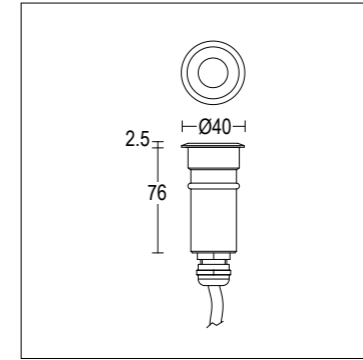

Segno Led

codice controcassa
rough-in housing code
290

codice colori
colour codes
.15 acciaio inox
stainless steel

1292.BAS.T.15 1,5 W 1 Led 3000 K 156 lm
1292.BBS.T.15 1,5 W 1 Led 4000 K 170 lm
max 500 mA DC
vetro trasparente *clear diffuser*
alimentatore remoto SELV non incluso
remote SELV led driver not included

H (m)	Ø (m)	lux med. 3000 K	lux max. 3000 K	lux med. 4000 K	lux max. 4000 K
5	0.68	78	154	85	168
4	0.55	122	241	133	262
3	0.41	216	428	236	467
2	0.27	487	963	531	1050
1	0.14	1948	3854	2123	4199

1292.BAM.T.15 1,5 W 1 Led 3000 K 156 lm
1292.BBM.T.15 1,5 W 1 Led 4000 K 170 lm
max 500 mA DC
vetro trasparente *clear diffuser*
alimentatore remoto SELV non incluso
remote SELV led driver not included

H (m)	Ø (m)	lux med. 3000 K	lux max. 3000 K	lux med. 4000 K	lux max. 4000 K
5	2.89	4	9	5	10
4	2.31	7	15	7	16
3	1.73	12	26	13	29
2	1.15	26	59	29	64
1	0.58	106	237	115	258