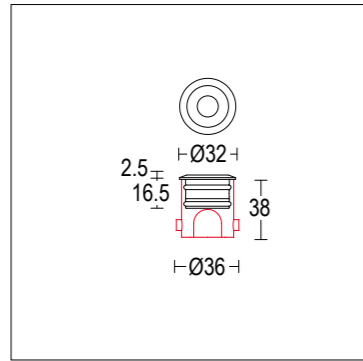

Microsegno flat

codice controcassa
rough-in housing code
201

codice colori
colour codes
.15 acciaio inox
stainless steel

1117.I6F.B.15 1 W 1 Led 3000 K 117 lm
1117.R4F.B.15 1 W 1 Led 4000 K 126 lm
max 350 mA DC
vetro bianco *white diffuser*
alimentatore remoto SELV non incluso
remote SELV led driver not included

H (m)	Ø (m)	lux med. 3000 K	lux max. 3000 K	lux med. 4000 K	lux max. 4000 K
5	14.39	0	1	01	13
4	11.51	0	2	0	2
3	8.63	0	3	0	3
2	5.76	1	7	1	7
1	2.88	3	27	3	30