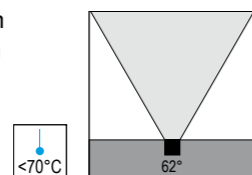

H (m)	Ø (m)	lux med. 3000 K	lux max. 3000 K	lux med. 4000 K	lux max. 4000 K
5	6.08	3	9	3	10
4	4.86	5	15	5	16
3	3.65	8	26	9	28
2	2.43	18	59	20	64
1	1.22	73	234	80	256