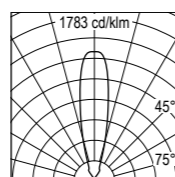

H (m)	Ø (m)	lux med. 3000 K	lux max. 3000 K	lux med. 4000 K	lux max. 4000 K
5	2.16	18	39	20	43
4	1.73	29	61	31	67
3	1.30	51	109	56	119
2	0.86	115	245	126	267
1	0.43	462	980	504	1070

1009.AHF.T.15 6,5 W 1 Led 3000 K 550 lm
1009.ALF.T.15 6,5 W 1 Led 4000 K 600 lm
max 350 mA DC
vetro trasparente *clear diffuser*
alimentatore remoto SELV non incluso
remote SELV led driver not included