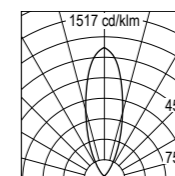

H (m)	Ø (m)	lux med. 3000 K	lux max. 3000 K	lux med. 4000 K	lux max. 4000 K
5	2.89	4	9	5	10
4	2.31	7	15	7	16
3	1.73	12	26	13	29
2	1.15	26	59	29	64
1	0.58	106	237	115	258