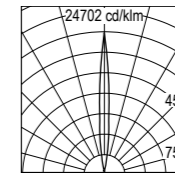

H (m)	Ø (m)	lux med. 3000 K	lux max. 3000 K	lux med. 4000 K	lux max. 4000 K
5	0.68	78	154	85	168
4	0.55	122	241	133	262
3	0.41	216	428	236	467
2	0.27	487	963	531	1050
1	0.14	1948	3854	2123	4199

1292.BAM.T.15 1,5 W 1 Led 3000 K 156 lm
1292.BBM.T.15 1,5 W 1 Led 4000 K 170 lm
max 500 mA DC
vetro trasparente *clear diffuser*
alimentatore remoto SELV non incluso
remote SELV led driver not included