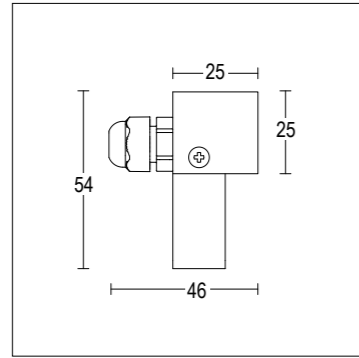

Microsegno spot SQ

IP67 codice colori
colour codes

.05 grigio antracite
anthracite grey

.13 grigio chiaro
light grey

IK06

III

1126.BAS.T-- 1,5 W 1 Led 3000 K 160 lm
1126.BBS.T-- 1,5 W 1 Led 4000 K 160 lm
max 500 mA DC
vetro trasparente *clear diffuser*
alimentatore remoto SELV non incluso
remote SELV led driver not included

H (m)	Ø (m)	lux med. 3000 K	lux max. 3000 K	lux med. 4000 K	lux max. 4000 K
5	0.68	80	158	80	158
4	0.55	125	247	125	247
3	0.41	222	439	222	439
2	0.27	500	988	500	988
1	0.14	1998	3952	1998	3952

1126.BAM.T-- 1,5 W 1 Led 3000 K 160 lm
1126.BBM.T-- 1,5 W 1 Led 4000 K 160 lm
max 500 mA DC
vetro trasparente *clear diffuser*
alimentatore remoto SELV non incluso
remote SELV led driver not included

H (m)	Ø (m)	lux med. 3000 K	lux max. 3000 K	lux med. 4000 K	lux max. 4000 K
5	2.89	4	10	4	10
4	2.31	7	15	7	15
3	1.73	12	27	12	27
2	1.15	27	61	27	61
1	0.58	108	243	108	243