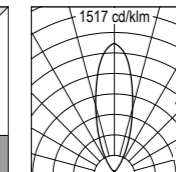

H (m)	Ø (m)	lux med. 3000 K	lux max. 3000 K	lux med. 4000 K	lux max. 4000 K
5	2.89	6	13	6	13
4	2.31	9	20	9	20
3	1.73	16	35	16	35
2	1.15	35	80	35	80
1	0.58	142	318	142	318

Maxisegno spot RD

IP67 codice colori
colour codes

H (m)	Ø (m)	lux med. 3000 K	lux max. 3000 K	lux med. 4000 K	lux max. 4000 K
5	0.68	145	287	145	287
4	0.55	226	448	226	448
3	0.41	402	796	402	796
2	0.27	905	1791	905	1791
1	0.14	3621	7164	3621	7164

1115.BGM.T-- 3 W 1 Led 3000 K 290 lm
1115.BHM.T-- 3 W 1 Led 4000 K 290 lm
 max 1050 mA DC
 vetro trasparente *clear diffuser*
 alimentatore remoto SELV non incluso
remote SELV led driver not included