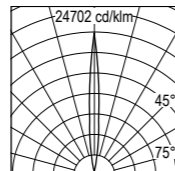

H (m)	Ø (m)	lux med. 3000 K	lux max. 3000 K	lux med. 4000 K	lux max. 4000 K
5	0.68	105	207	105	207
4	0.55	164	324	164	324
3	0.41	291	576	291	576
2	0.27	656	1297	656	1297
1	0.14	2622	5187	2622	5187

1127.BDM.T-- 2 W 1 Led 3000 K 210 lm
1127.BEM.T-- 2 W 1 Led 4000 K 210 lm
max 700 mA DC
vetro trasparente *clear diffuser*
alimentatore remoto SELV non incluso
remote SELV led driver not included