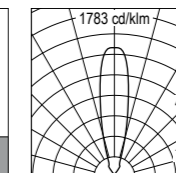

H (m)	Ø (m)	lux med. 3000 K	lux max. 3000 K	lux med. 4000 K	lux max. 4000 K
5	2.16	18	39	20	43
4	1.73	29	61	31	67
3	1.30	51	109	56	119
2	0.86	115	245	126	267
1	0.43	462	980	504	1070

1115.AHT.T-- 6,5 W 1 Led 3000 K 550 lm
1115.ALT.T-- 6,5 W 1 Led 4000 K 600 lm
max 350 mA DC
vetro trasparente *clear diffuser*
alimentatore remoto SELV non incluso
remote SELV led driver not included