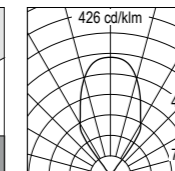

H (m)	Ø (m)	lux med. 3000 K	lux max. 3000 K	lux med. 4000 K	lux max. 4000 K
5	6.08	3	9	3	10
4	4.86	5	15	5	16
3	3.65	8	26	9	28
2	2.43	18	59	20	64
1	1.22	73	234	80	256