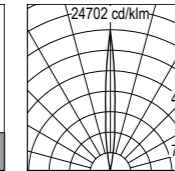

H (m)	Ø (m)	lux med. 3000 K	lux max. 3000 K	lux med. 4000 K	lux max. 4000 K
5	0.68	145	287	145	287
4	0.55	226	448	226	448
3	0.41	402	796	402	796
2	0.27	905	1791	905	1791
1	0.14	3621	7164	3621	7164

1128.BGM.T-- 3 W 1 Led 3000 K 290 lm
1128.BHM.T-- 3 W 1 Led 4000 K 290 lm
max 1050 mA DC
vetro trasparente *clear diffuser*
alimentatore remoto SELV non incluso
remote SELV led driver not included