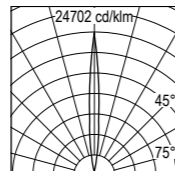

H (m)	Ø (m)	lux med. 3000 K	lux max. 3000 K	lux med. 4000 K	lux max. 4000 K
5	0.68	105	207	105	207
4	0.55	164	324	164	324
3	0.41	291	576	291	576
2	0.27	656	1297	656	1297
1	0.14	2622	5187	2622	5187

1114.BDM.T-- 2 W 1 Led 3000 K 210 lm
1114.BEM.T-- 2 W 1 Led 4000 K 210 lm
max 700 mA DC
vetro trasparente *clear diffuser*
alimentatore remoto SELV non incluso
remote SELV led driver not included