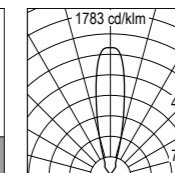

H (m)	Ø (m)	lux med. 3000 K	lux max. 3000 K	lux med. 4000 K	lux max. 4000 K
5	2.16	18	39	20	43
4	1.73	29	61	31	67
3	1.30	51	109	56	119
2	0.86	115	245	126	267
1	0.43	462	980	504	1070

1128.AHT.T-- 6,5 W 1 Led 3000 K 550 lm
1128.ALT.T-- 6,5 W 1 Led 4000 K 600 lm
max 350 mA DC
vetro trasparente *clear diffuser*
alimentatore remoto SELV non incluso
remote SELV led driver not included