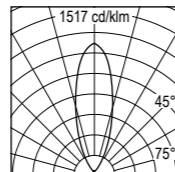

H (m)	Ø (m)	lux med. 3000 K	lux max. 3000 K	lux med. 4000 K	lux max. 4000 K
5	0.68	80	158	80	158
4	0.55	125	247	125	247
3	0.41	222	439	222	439
2	0.27	500	988	500	988
1	0.14	1998	3952	1998	3952

1126.BAM.T-- 1,5 W 1 Led 3000 K 160 lm
1126.BBM.T-- 1,5 W 1 Led 4000 K 160 lm
 max 500 mA DC
 vetro trasparente *clear diffuser*
 alimentatore remoto SELV non incluso
remote SELV led driver not included