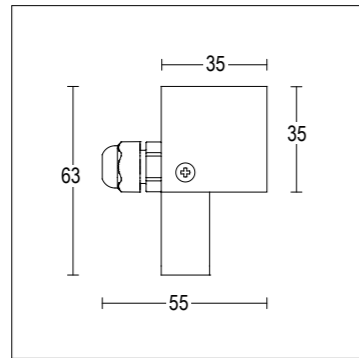

Segno spot SQ

IP67 codice colori
colour codes

.05 grigio antracite
anthracite grey

.13 grigio chiaro
light grey

IK06

III

1127.BDS.T-- 2 W 1 Led 3000 K 210 lm
1127.BES.T-- 2 W 1 Led 4000 K 210 lm
max 700 mA DC
vetro trasparente *clear diffuser*
alimentatore remoto SELV non incluso
remote SELV led driver not included

H (m)	Ø (m)	lux med. 3000 K	lux max. 3000 K	lux med. 4000 K	lux max. 4000 K
5	0.68	105	207	105	207
4	0.55	164	324	164	324
3	0.41	291	576	291	576
2	0.27	656	1297	656	1297
1	0.14	2622	5187	2622	5187

1127.BDM.T-- 2 W 1 Led 3000 K 210 lm
1127.BEM.T-- 2 W 1 Led 4000 K 210 lm
max 700 mA DC
vetro trasparente *clear diffuser*
alimentatore remoto SELV non incluso
remote SELV led driver not included

H (m)	Ø (m)	lux med. 3000 K	lux max. 3000 K	lux med. 4000 K	lux max. 4000 K
5	2.89	6	13	6	13
4	2.31	9	20	9	20
3	1.73	16	35	16	35
2	1.15	35	80	35	80
1	0.58	142	318	142	318