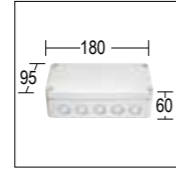

205
Scatola IP 66 per alimentatore remoto
IP 66 box for remote led driver