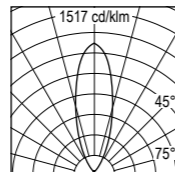

H (m)	Ø (m)	lux med. 3000 K	lux max. 3000 K	lux med. 4000 K	lux max. 4000 K
5	0.68	80	158	80	158
4	0.55	125	247	125	247
3	0.41	222	439	222	439
2	0.27	500	988	500	988
1	0.14	1998	3952	1998	3952

1113.BAM.T-- 1,5 W 1 Led 3000 K 160 lm
1113.BBM.T-- 1,5 W 1 Led 4000 K 160 lm
 max 500 mA DC
 vetro trasparente *clear diffuser*
 alimentatore remoto SELV non incluso
remote SELV led driver not included