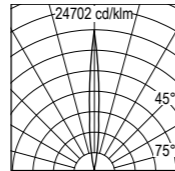

H (m)	Ø (m)	lux med. 3000 K	lux max. 3000 K	lux med. 4000 K	lux max. 4000 K
5	0.68	80	158	80	158
4	0.55	125	247	125	247
3	0.41	222	439	222	439
2	0.27	500	988	500	988
1	0.14	1998	3952	1998	3952

1113.BAM.T-- 1,5 W 1 Led 3000 K 160 lm
1113.BBM.T-- 1,5 W 1 Led 4000 K 160 lm
max 500 mA DC
vetro trasparente *clear diffuser*
alimentatore remoto SELV non incluso
remote SELV led driver not included