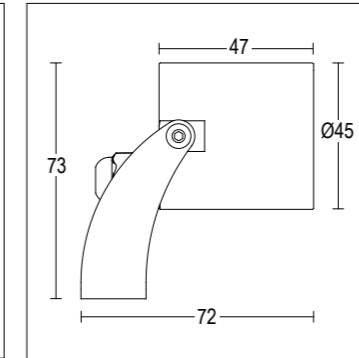

Maxisegno spot RD

IP67 codice colori
colour codes

.05 grigio antracite
anthracite grey

.13 grigio chiaro
light grey

IK06

III

1115.BGS.T-- 3 W 1 Led 3000 K 290 lm
1115.BHS.T-- 3 W 1 Led 4000 K 290 lm
max 1050 mA DC
vetro trasparente *clear diffuser*
alimentatore remoto SELV non incluso
remote SELV led driver not included

H (m)	Ø (m)	lux med. 3000 K	lux max. 3000 K	lux med. 4000 K	lux max. 4000 K
5	0.68	145	287	145	287
4	0.55	226	448	226	448
3	0.41	402	796	402	796
2	0.27	905	1791	905	1791
1	0.14	3621	7164	3621	7164

1115.BGM.T-- 3 W 1 Led 3000 K 290 lm
1115.BHM.T-- 3 W 1 Led 4000 K 290 lm
max 1050 mA DC
vetro trasparente *clear diffuser*
alimentatore remoto SELV non incluso
remote SELV led driver not included

H (m)	Ø (m)	lux med. 3000 K	lux max. 3000 K	lux med. 4000 K	lux max. 4000 K
5	2.89	8	18	8	18
4	2.31	12	27	12	27
3	1.73	22	49	22	49
2	1.15	49	110	49	110
1	0.58	195	440	195	440

1115.AHM.T-- 6,5 W 1 Led 3000 K 550 lm
1115.ALM.T-- 6,5 W 1 Led 4000 K 600 lm
max 350 mA DC
vetro trasparente *clear diffuser*
alimentatore remoto SELV non incluso
remote SELV led driver not included

H (m)	Ø (m)	lux med. 3000 K	lux max. 3000 K	lux med. 4000 K	lux max. 4000 K
5	2.16	18	39	20	43
4	1.73	29	61	31	67
3	1.30	51	109	56	119
2	0.86	115	245	126	267
1	0.43	462	980	504	1070

1115.AHT.T-- 6,5 W 1 Led 3000 K 550 lm
1115.ALT.T-- 6,5 W 1 Led 4000 K 600 lm
max 350 mA DC
vetro trasparente *clear diffuser*
alimentatore remoto SELV non incluso
remote SELV led driver not included

H (m)	Ø (m)	lux med. 3000 K	lux max. 3000 K	lux med. 4000 K	lux max. 4000 K
5	6.08	3	9	3	10
4	4.86	5	15	5	16
3	3.65	8	26	9	28
2	2.43	18	59	20	64
1	1.22	73	234	80	256