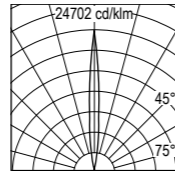

H (m)	Ø (m)	lux med. 3000 K	lux max. 3000 K	lux med. 4000 K	lux max. 4000 K
5	0.68	80	158	80	158
4	0.55	125	247	125	247
3	0.41	222	439	222	439
2	0.27	500	988	500	988
1	0.14	1998	3952	1998	3952

1126.BAM.T-- 1,5 W 1 Led 3000 K 160 lm
1126.BBM.T-- 1,5 W 1 Led 4000 K 160 lm
max 500 mA DC
vetro trasparente *clear diffuser*
alimentatore remoto SELV non incluso
remote SELV led driver not included