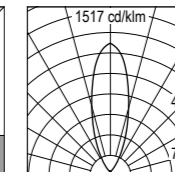

H (m)	Ø (m)	lux med. 3000 K	lux max. 3000 K	lux med. 4000 K	lux max. 4000 K
5	0.68	145	287	145	287
4	0.55	226	448	226	448
3	0.41	402	796	402	796
2	0.27	905	1791	905	1791
1	0.14	3621	7164	3621	7164

1128.BGM.T-- 3 W 1 Led 3000 K 290 lm
1128.BHM.T-- 3 W 1 Led 4000 K 290 lm
 max 1050 mA DC
 vetro trasparente *clear diffuser*
 alimentatore remoto SELV non incluso
remote SELV led driver not included