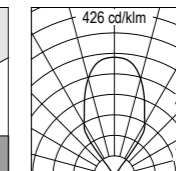

H (m)	Ø (m)	lux med. 3000 K	lux max. 3000 K	lux med. 4000 K	lux max. 4000 K
5	6.08	3	9	3	10
4	4.86	5	15	5	16
3	3.65	8	26	9	28
2	2.43	18	59	20	64
1	1.22	73	234	80	256