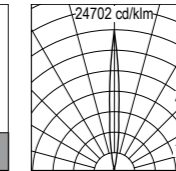

H (m)	Ø (m)	lux med. 3000 K	lux max. 3000 K	lux med. 4000 K	lux max. 4000 K
5	0.68	145	287	145	287
4	0.55	226	448	226	448
3	0.41	402	796	402	796
2	0.27	905	1791	905	1791
1	0.14	3621	7164	3621	7164

1115.BGM.T-- 3 W 1 Led 3000 K 290 lm
1115.BHM.T-- 3 W 1 Led 4000 K 290 lm
max 1050 mA DC
vetro trasparente *clear diffuser*
alimentatore remoto SELV non incluso
remote SELV led driver not included