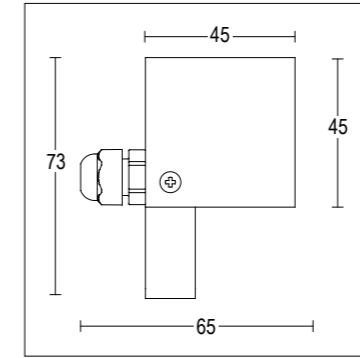

Maxisegno spot SQ

IP67 codice colori
colour codes

.05 grigio antracite
anthracite grey

.13 grigio chiaro
light grey

IK06

III

1128.BGS.T-- 3 W 1 Led 3000 K 290 lm
1128.BHS.T-- 3 W 1 Led 4000 K 290 lm
max 1050 mA DC
vetro trasparente *clear diffuser*
alimentatore remoto SELV non incluso
remote SELV led driver not included

H (m)	Ø (m)	lux med. 3000 K	lux max. 3000 K	lux med. 4000 K	lux max. 4000 K
5	0.68	145	287	145	287
4	0.55	226	448	226	448
3	0.41	402	796	402	796
2	0.27	905	1791	905	1791
1	0.14	3621	7164	3621	7164

1128.BGM.T-- 3 W 1 Led 3000 K 290 lm
1128.BHM.T-- 3 W 1 Led 4000 K 290 lm
max 1050 mA DC
vetro trasparente *clear diffuser*
alimentatore remoto SELV non incluso
remote SELV led driver not included

H (m)	Ø (m)	lux med. 3000 K	lux max. 3000 K	lux med. 4000 K	lux max. 4000 K
5	2.89	8	18	8	18
4	2.31	12	27	12	27
3	1.73	22	49	22	49
2	1.15	49	110	49	110
1	0.58	195	440	195	440

1128.AHM.T-- 6,5 W 1 Led 3000 K 550 lm
1128.ALM.T-- 6,5 W 1 Led 4000 K 600 lm
max 350 mA DC
vetro trasparente *clear diffuser*
alimentatore remoto SELV non incluso
remote SELV led driver not included

H (m)	Ø (m)	lux med. 3000 K	lux max. 3000 K	lux med. 4000 K	lux max. 4000 K
5	2.16	18	39	20	43
4	1.73	29	61	31	67
3	1.30	51	109	56	119
2	0.86	115	245	126	267
1	0.43	462	980	504	1070

1128.AHT.T-- 6,5 W 1 Led 3000 K 550 lm
1128.ALT.T-- 6,5 W 1 Led 4000 K 600 lm
max 350 mA DC
vetro trasparente *clear diffuser*
alimentatore remoto SELV non incluso
remote SELV led driver not included

H (m)	Ø (m)	lux med. 3000 K	lux max. 3000 K	lux med. 4000 K	lux max. 4000 K
5	6.08	3	9	3	10
4	4.86	5	15	5	16
3	3.65	8	26	9	28
2	2.43	18	59	20	64
1	1.22	73	234	80	256