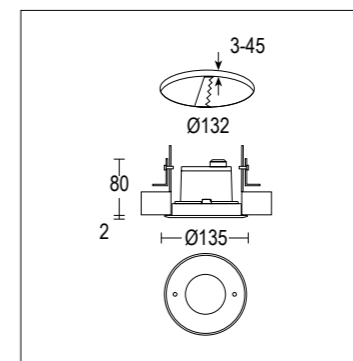

Midispia soffitto

IP67 codice colori
colour codes
■ .15 acciaio inox
stainless steel

IK07

6624.BUF.T.15 18 W 1 Led 3000 K 1957 lm
6624.BVF.T.15 18 W 1 Led 4000 K 2045 lm
max 500 mA DC
vetro trasparente *clear diffuser*
alimentatore remoto SELV non incluso
remote SELV led driver not included

H (m)	Ø (m)	lux med. 3000 K	lux max. 3000 K	lux med. 4000 K	lux max. 4000 K
1	1.21	551	1731	577	1813
2	2.42	138	433	144	453
3	3.63	61	192	64	201
4	4.84	34	108	36	113
5	6.06	22	69	23	73