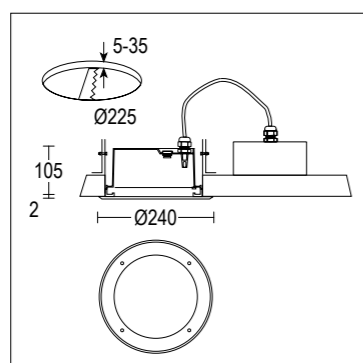

IP65 codice colori
colour codes
IK10
acciaio inox
stainless steel

5309.CDF.T.15 39 W 1 Led 3000 K 2689 lm
5309.CEF.T.15 39 W 1 Led 4000 K 2810 lm
220-240 V 50/60 HZ
vetro trasparente *clear diffuser*
alimentatore remoto SELV non incluso
remote SELV led driver not included

H (m)	Ø (m)	lux med. 3000 K	lux max. 3000 K	lux med. 4000 K	lux max. 4000 K
1	1.16	1267	3895	1324	4070
2	2.32	317	974	331	1018
3	3.48	141	433	147	452
4	4.64	79	243	83	254
5	5.80	51	156	53	163