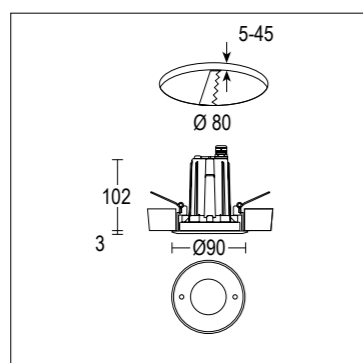

IP67 codice colori
colour codes
■ .15 acciaio inox
stainless steel

IK07

5955.CAM.T.15 10 W 1 Led 3000 K 800 lm
5955.CBM.T.15 10 W 1 Led 4000 K 895 lm
max 350 mA DC
vetro trasparente *clear diffuser*
alimentatore remoto SELV non incluso
remote SELV led driver not included

H (m)	Ø (m)	lux med. 3000 K	lux max. 3000 K	lux med. 4000 K	lux max. 4000 K
1	0.75	437	1064	489	1190
2	1.5	109	266	122	297
3	2.26	49	118	54	132
4	3.01	27	66	31	74
5	3.76	17	43	20	48

5955.49X.T.15 20 W QR-CB GU4 320 lm
12 V DC
vetro trasparente *clear diffuser*
trasformatore remoto SELV non incluso
remote SEVL transformer not included

H (m)	Ø (m)	lux med.	lux max.
1	0.39	275	449
2	0.77	69	112
3	1.16	31	50
4	1.54	17	28
5	1.93	11	18