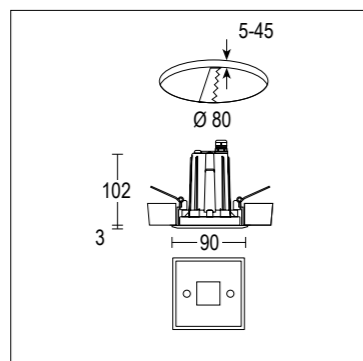

Microspia soffitto

IP67 codice colori
colour codes
IK07
III
0.15 acciaio inox
stainless steel

5947.CAM.T.15 10 W 1 Led 3000 K 800 lm

5947.CBM.T.15 10 W 1 Led 4000 K 895 lm
max 350 mA 5DC

vetro trasparente *clear diffuser*
alimentatore remoto SELV non incluso
remote SELV led driver not included

H (m)	Ø (m)	lux med. 3000 K	lux max. 3000 K	lux med. 4000 K	lux max. 4000 K
1	0.75	437	1064	489	1190
2	1.5	109	266	122	297
3	2.26	49	118	54	132
4	3.01	27	66	31	74
5	3.76	17	43	20	48

5947.49X.T.15 20 W QR-CB GU4 320 lm

12 V DC
vetro trasparente *clear diffuser*
trasformatore remoto SELV non incluso
remote SEVL transformer not included

H (m)	Ø (m)	lux med.	lux max.
1	0.39	275	449
2	0.77	69	112
3	1.16	31	50
4	1.54	17	28
5	1.93	11	18