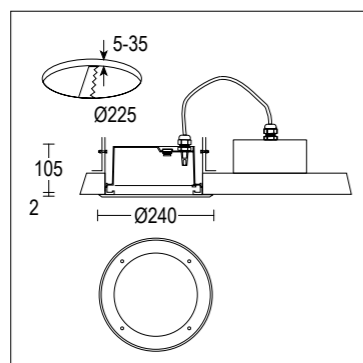

IP65 codice colori
colour codes
0.15 acciaio inox
stainless steel

IK10

5317.CDF.T.15 39 W 1 Led 3000 K 3765 lm
5317.CEF.T.15 39 W 1 Led 4000 K 3932 lm
220-240 V DC
vetro trasparente *clear diffuser*
alimentatore remoto SELV non incluso
remote SELV led driver not included

H (m)	Ø (m)	lux med. 3000 K	lux max. 3000 K	lux med. 4000 K	lux max. 4000 K
1	1.16	1267	3895	1324	4070
2	2.32	317	974	331	1018
3	3.48	141	433	147	452
4	4.64	79	243	83	254
5	5.80	51	156	53	163