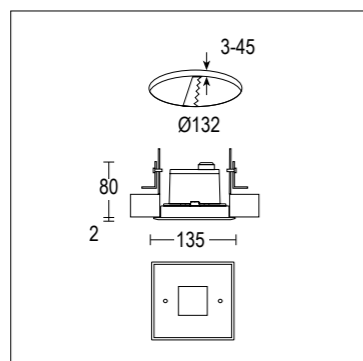

Midispia soffitto

IP67 codice colori
colour codes
IK07
III
0.15 acciaio inox
stainless steel

6625.BUF.T.15 18 W 1 Led 3000 K 1957 lm

6625.BVF.T.15 18 W 1 Led 4000 K 2045 lm
max 500 mA DC

vetro trasparente *clear diffuser*
alimentatore remoto SELV non incluso
remote SELV led driver not included

H (m)	Ø (m)	lux med. 3000 K	lux max. 3000 K	lux med. 4000 K	lux max. 4000 K
1	1.21	551	1731	577	1813
2	2.42	138	433	144	453
3	3.63	61	192	64	201
4	4.84	34	108	36	113
5	6.06	22	69	23	73