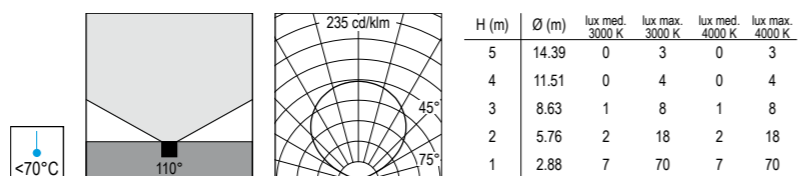

IP68 codice colori colour codes
.34 vetro glass

IK10

1531.FSX.A.34 7 W Led 3000 K 600 lm
1531.FTX.A.34 7 W Led 4000 K 600 lm
24 VDC DC
vetro acidato acid etched diffuser
alimentatore remoto SELV non incluso
remote SELV led driver not included