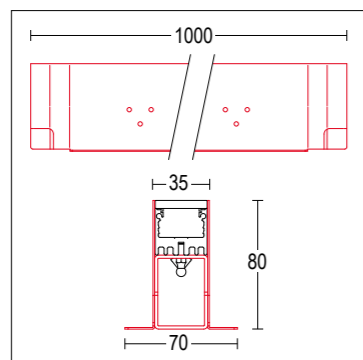

IP68 codice colori colour codes
.34 vetro glass

IK10

1532.GLX.A.34 14 W Led 3000 K 1200 lm
1532.GMX.A.34 14 W Led 4000 K 1200 lm
24 VDC DC
vetro acidato acid etched diffuser
alimentatore remoto SELV non incluso
remote SELV led driver not included