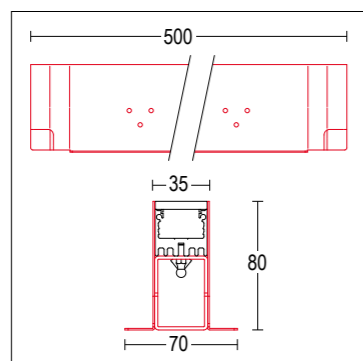

IP68 codice colori colour codes
.34 vetro glass

IK10

1531.FSX.A.34 7 W Led 3000 K 600 lm
1531.FTX.A.34 7 W Led 4000 K 600 lm
24 VDC DC
vetro acidato acid etched diffuser
alimentatore remoto SELV non incluso
remote SELV led driver not included