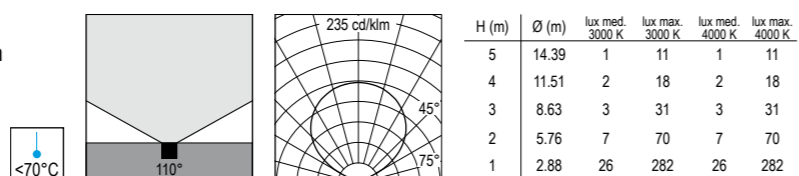

IP68 codice colori colour codes
.34 vetro glass

IK10

1530.FKX.A.34 3,5 W Led 3000 K 300 lm
1530.FZX.A.34 3,5 W Led 4000 K 300 lm
24 VDC DC
vetro acidato acid etched diffuser
alimentatore remoto SELV non incluso
remote SELV led driver not included

IP68 codice colori colour codes
.34 vetro glass

IK10

1531.FSX.A.34 7 W Led 3000 K 600 lm
1531.FTX.A.34 7 W Led 4000 K 600 lm
24 VDC DC
vetro acidato acid etched diffuser
alimentatore remoto SELV non incluso
remote SELV led driver not included

IP68 codice colori colour codes
.34 vetro glass

IK10

1532.GLX.A.34 14 W Led 3000 K 1200 lm
1532.GMX.A.34 14 W Led 4000 K 1200 lm
24 VDC DC
vetro acidato acid etched diffuser
alimentatore remoto SELV non incluso
remote SELV led driver not included

Schema di connessione Connection scheme

Accessori Accessories

163
Connettore femmina per alimentazione
Power connector

165
Connettore per estensione
Extension connector

550
Kit di fissaggio
Junctions fixation kit

551
Estrattore
Extraction tool

164
Tappo finale
End cap

141 75 W 24 V
142 120 W 24 V
143 240 W 24 V
144 300 W 24 V
145 600 W 24 V
Alimentatore 24 VDV IP 20
IP 20 Led driver 24 VDC

546 75 W 24 V
547 120 W 24 V
548 240 W 24 V
Alimentatore 24 VDV IP 67
IP 67 Led driver 24 VDC