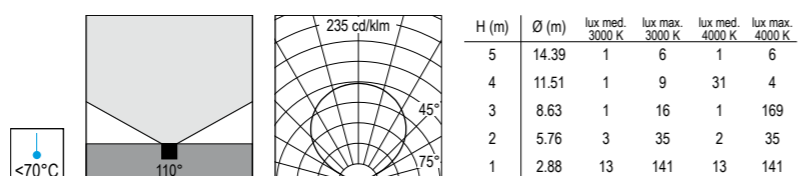

IP68 codice colori colour codes
.34 vetro glass

IK10

1532.GLX.A.34 14 W Led 3000 K 1200 lm
1532.GMX.A.34 14 W Led 4000 K 1200 lm
24 VDC DC
vetro acidato acid etched diffuser
alimentatore remoto SELV non incluso
remote SELV led driver not included