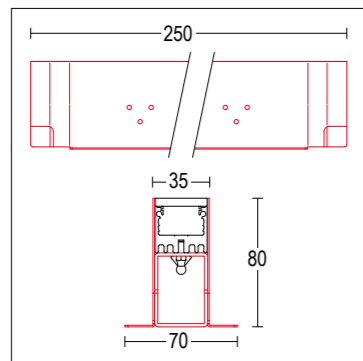

DRENAGGIO DRAINAGE AREA

200 mm
200 mm

LED LED

incluso
integral

FINITURA FINISH

alluminio
aluminium

IP68 codice colori colour codes
 .34 vetro glass

IK10